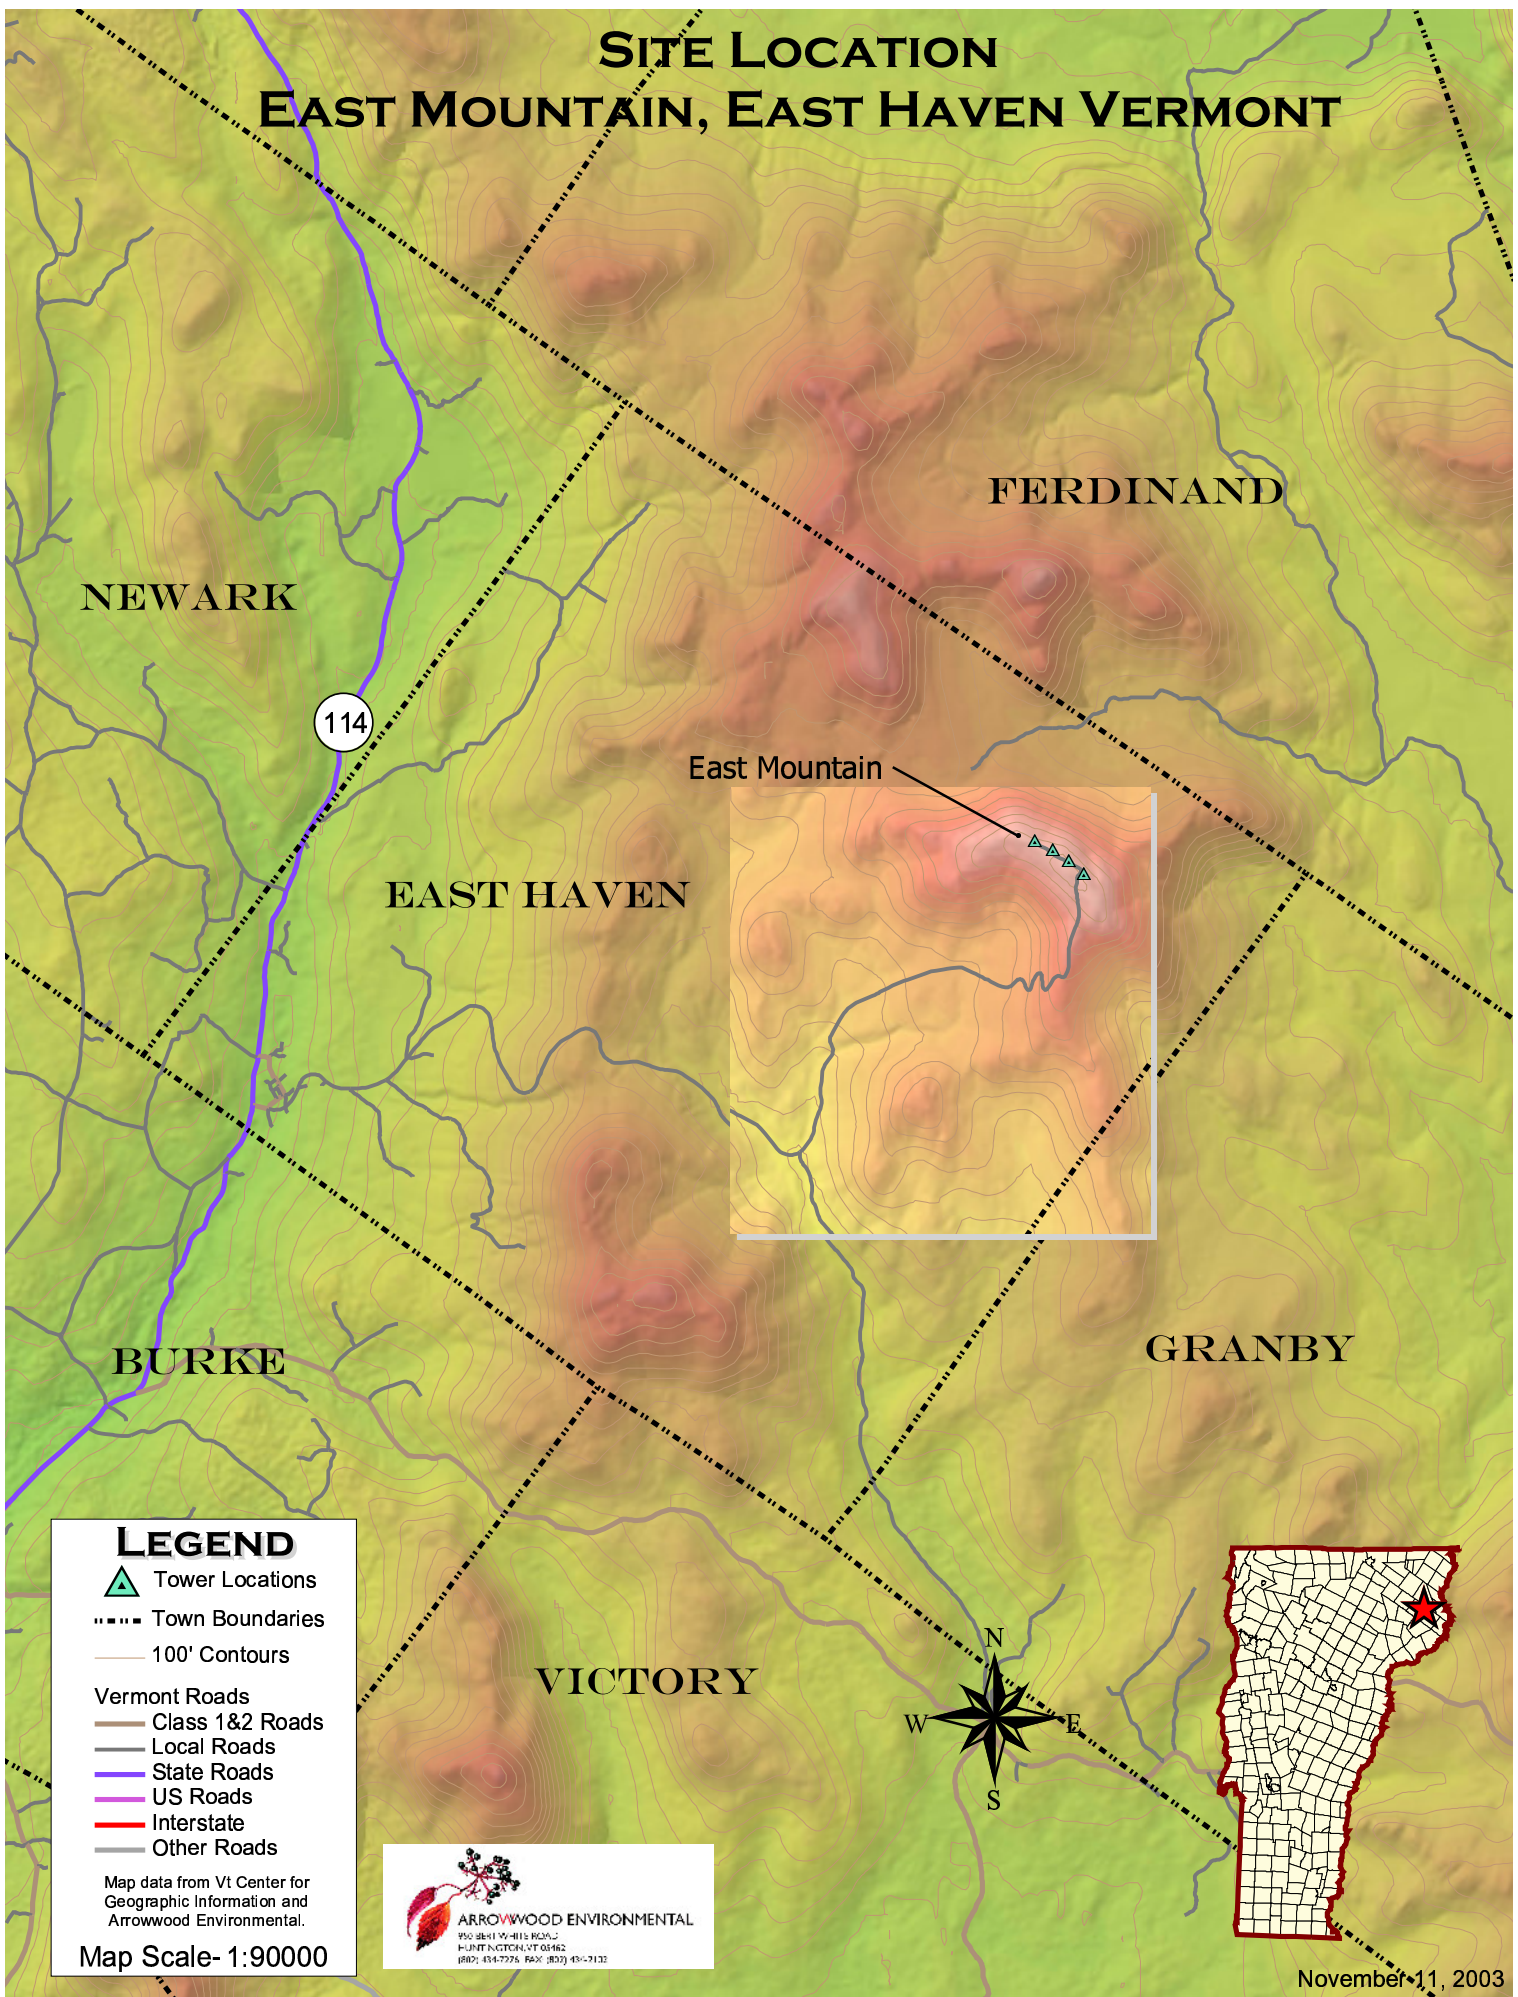

SITE LOCATION EAST MOUNTAIN, EAST HAVEN VERMONT

NEWARK

FERDINAND

114

East Mountain

EAST HAVEN

BURKE

GRANBY

VICTORY

LEGEND

- Tower Locations
- Town Boundaries
- 100' Contours
- Vermont Roads**
- Class 1&2 Roads
- Local Roads
- State Roads
- US Roads
- Interstate
- Other Roads

Map data from Vt Center for Geographic Information and Arrowwood Environmental.